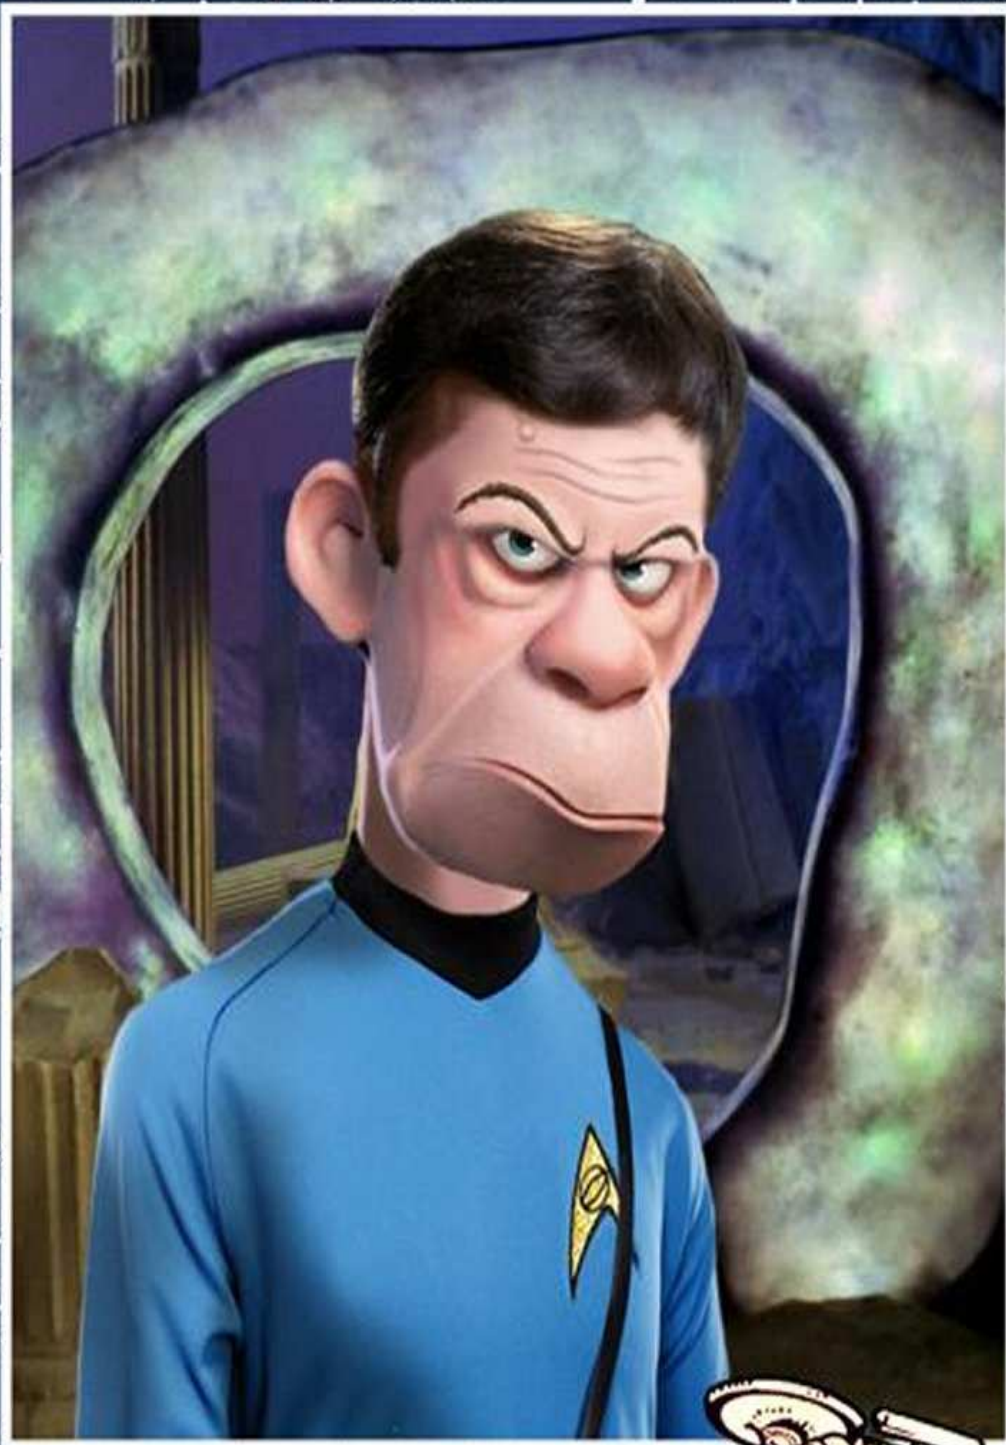

Star Trek Pixar

par Phil Postman

STAR TREK
PIXAR

SPOCK

STAR TREK
PIXAR

MC COY

STAR TREK
PIXAR

SCOTTY

STAR TREK
PIXAR ORION SLAVE GIRL

STAR TREK
PIXAR

ROMULAN

STAR TREK
PIXAR

CHERONS

STAR TREK
PIXAR

ANDORIAN

▲ NCC-1701/7 - SHUTTLECRAFT GALILEO

TYPE F SHUTTLECRAFT · DURANIUM-METAL SHELL · ION ENGINE POWER · LENGTH: 6.8 M · WEIGHT: 17 000 KG · SHIPS COMPLIMENT: 7
 PROPULSION: IMPULSE POWER · RANGE: INTERPLANETARY · LANDING/TAKEOFF VELOCITY: 300 KNOTS
 ATMOSPHERE CRUISING VELOCITY: 14 200 KM/HR · INTERPLANETARY CRUISING VELOCITY: 350 MILLION KM/HR
 ORIGINAL 3-D MODEL · PHIL BROAD ▲ PIXARIZATION · IANSCOTT76 ▲ STAR TREK ©, PARAMOUNT PICTURES ▲ CARL C. DISNEY-PIXAR