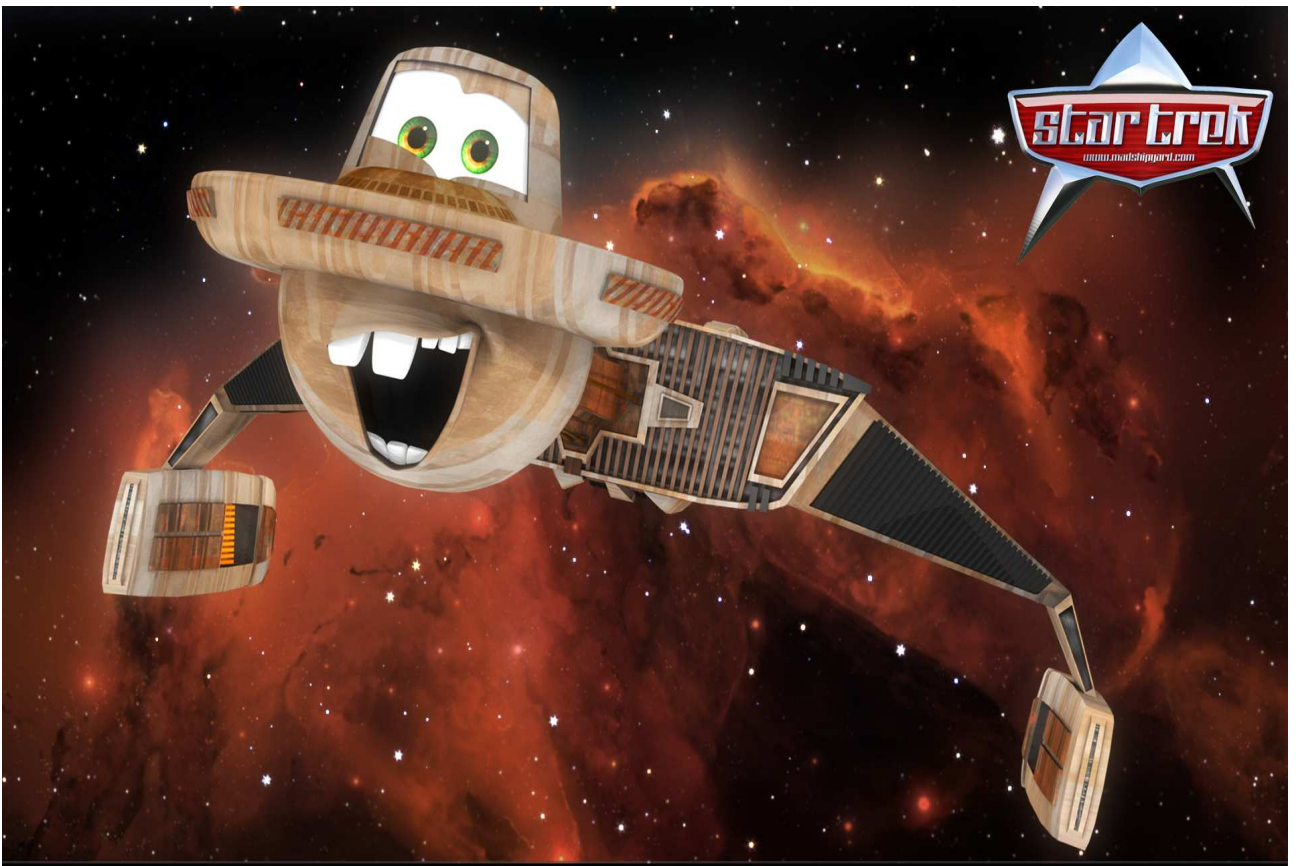

2012 | RICKY "MADMAN" WALLACE | WWW.MADSHIPIYARD.COM

"TOON" TREK POSTER # 2